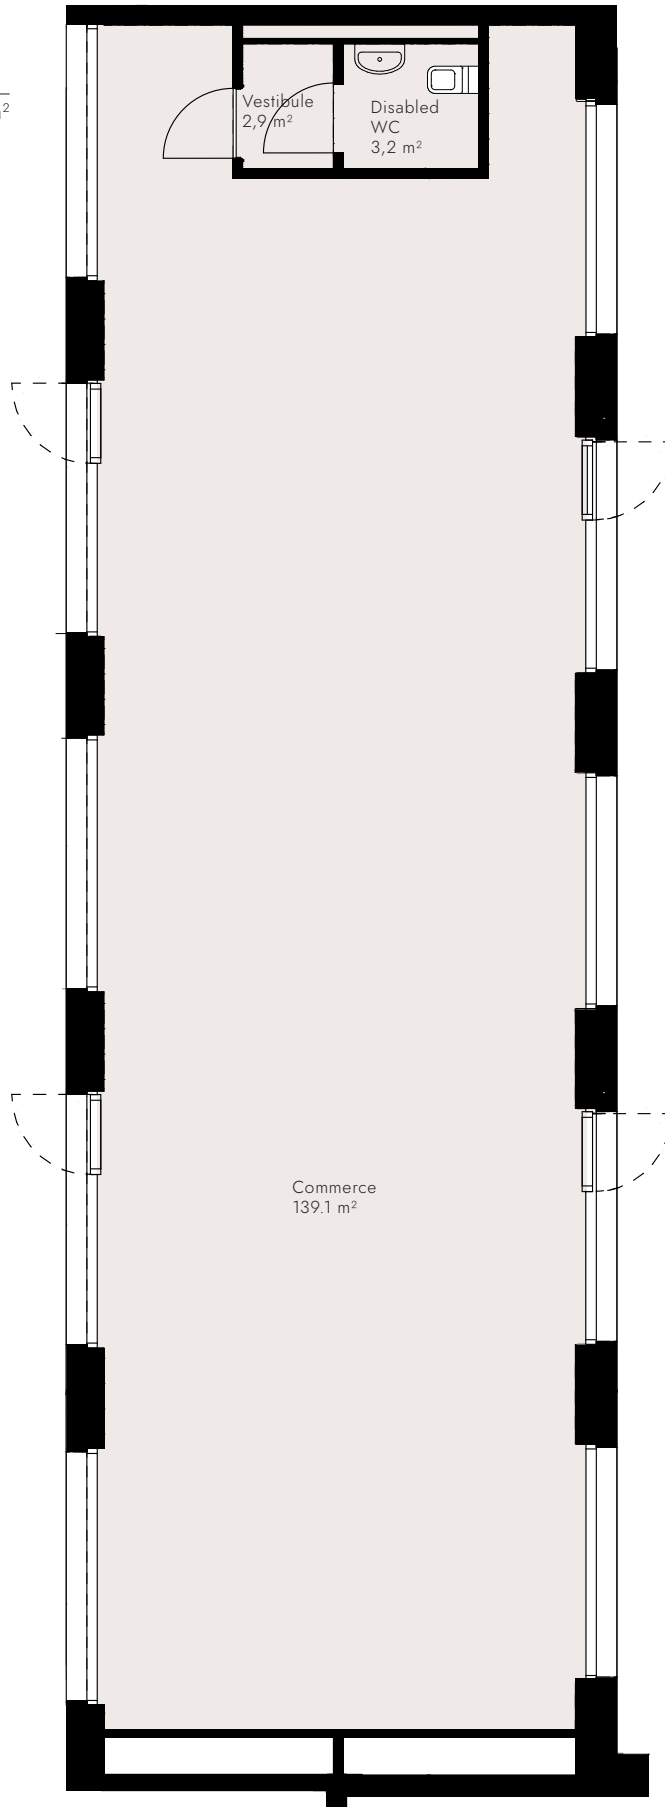

Commerce 2
Ground Floor

Total area 145.2 m²

Tower fifty five

All information, plans, drawings, etc. are non-binding.
All area specifications are approximate.
We reserve the right to make changes until completion of construction.
Status September 2022

Scale 1:100
0 1m